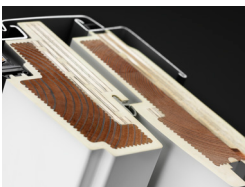

## Visible features

---

**Burglary resistance lock**  
High-strength burglar-resistant locks provide extra security.

**Control bar**  
The ergonomic aluminum control bar allows effortless opening and closing of the window. It can also lock the ventilation flap in the ventilation position.

**Blind bracket, manual**  
Easily install blinds on the window without the need for extra tools. Simply click on the blind in the pre-fitted brackets.

**Frame hinge, centre-pivot, side**  
Durable hinge design allows for reliable operation and enables the sash to be rotated for easy cleaning of the outer glass.