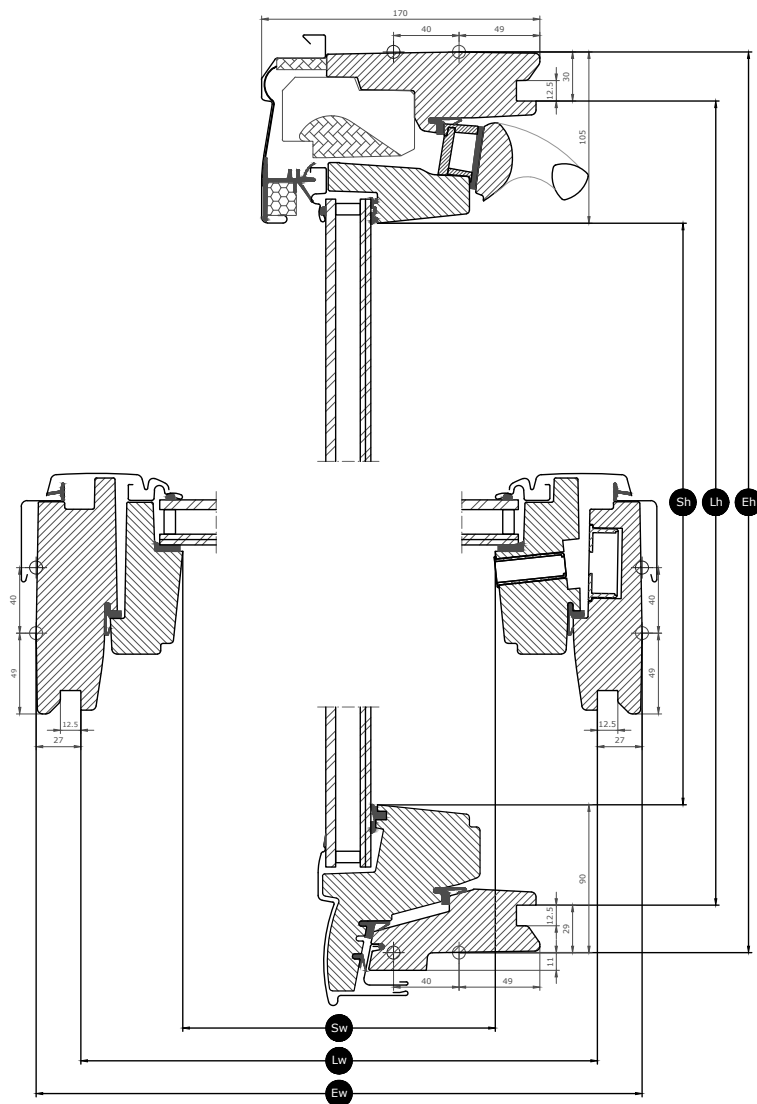

## Application guidance

The window can be installed in roof pitches between 15° and 90° to the horizontal.

Manually top-operated, centre-pivot roof windows make it possible to place furniture directly below the window without obstructing the window's operation. We recommend an installation height that allows for a clear sight line to the outside from both a standing and seated position. Please note that the optimum window height depends on the roof pitch.

## Available sizes and daylight area

	550 mm	660 mm	780 mm	942 mm	1140 mm	1340 mm
778 mm	GGU CK02 0.22 m <sup>2</sup>					
978 mm	GGU CK04 0.29 m <sup>2</sup>	GGU FK04 0.38 m <sup>2</sup>	GGU MK04 0.47 m <sup>2</sup>			GGU UK04 0.91 m <sup>2</sup>
1178 mm		GGU FK06 0.47 m <sup>2</sup>	GGU MK06 0.59 m <sup>2</sup>	GGU PK06 0.75 m <sup>2</sup>	GGU SK06 0.95 m <sup>2</sup>	
1398 mm			GGU MK08 0.72 m <sup>2</sup>	GGU PK08 0.92 m <sup>2</sup>	GGU SK08 1.16 m <sup>2</sup>	GGU UK08 1.40 m <sup>2</sup>
1600 mm			GGU MK10 0.85 m <sup>2</sup>	GGU PK10 1.07 m <sup>2</sup>		

All measurements are in mm. ( ) = Effective daylight area, m<sup>2</sup>

## Cross section dimensions

Width		CK--	FK--	MK--	PK--	SK--	UK--
Sw	Sash aperture width	371	481	601	763	961	1161
Lw	Distance between lining grooves, width	495	605	725	887	1085	1285
Ew	External frame width	550	660	780	942	1140	1340