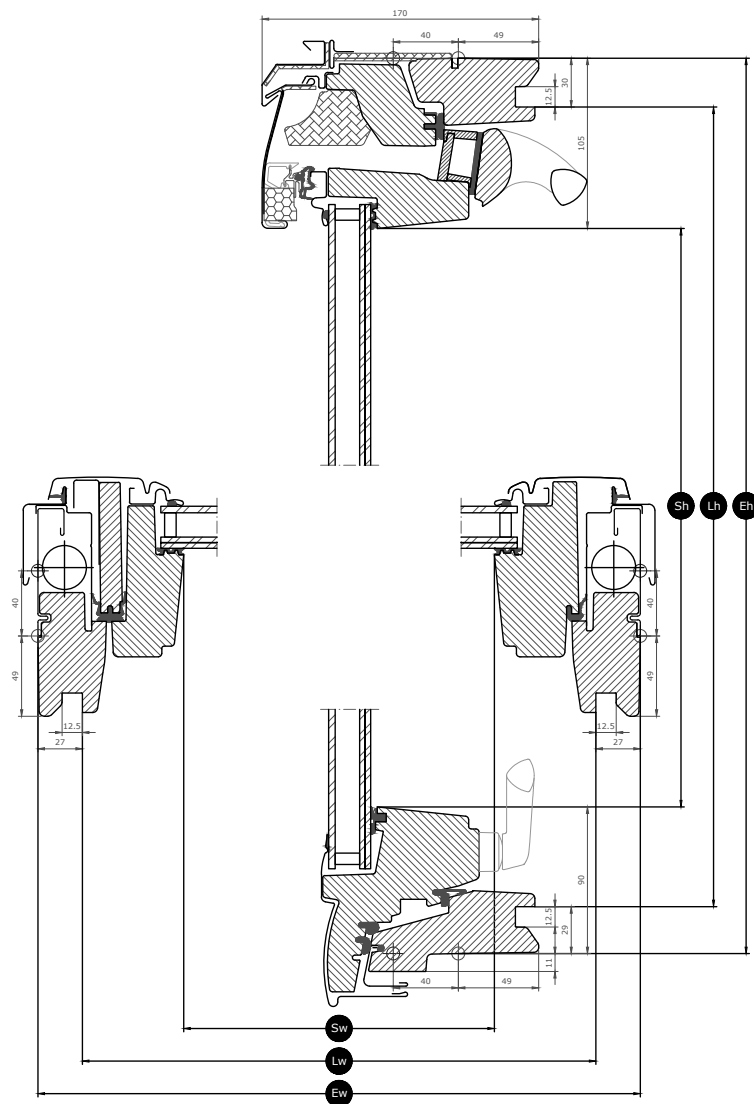

Cross section dimensions

Width		CK--	FK--	MK--	PK--	SK--	UK--
Sw	Sash aperture width	371	481	601	763	961	1161
Lw	Distance between lining grooves, width	495	605	725	887	1085	1285
Ew	External frame width	550	660	780	942	1140	1340

Height		--04	--06	--08	--10
Sh	Sash aperture height	784	984	1204	1406
Lh	Distance between lining grooves, height	919	1119	1339	1541
Eh	External frame height	978	1178	1398	1600