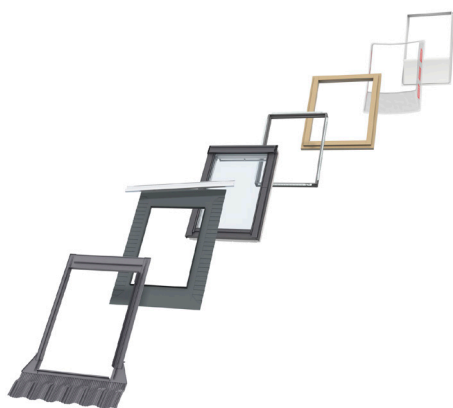

# VELUX roof window GPU

Glazing 70

**VELUX**<sup>®</sup>

The VELUX bottom-operated, top-hung roof window GPU opens outwards to connect your home to the outside and bring panoramic views and a feeling of extra space inside. The durable, moisture-resistant finish looks great in any room and is ideal for humid rooms like kitchens.

## Cleaning and maintenance

To clean the outer glass surface from the inside, rotate sash and secure in cleaning position with barrel bolts.

VELUX repair and maintenance kits are available.

### **Flashings**

Install the VELUX roof window in virtually any roofing material by using genuine VELUX flashing solutions. Our flashings are designed specifically for the exact size and shape of the roof windows to create perfect, watertight fit. Flashings can also be used to combine multiple roof windows.